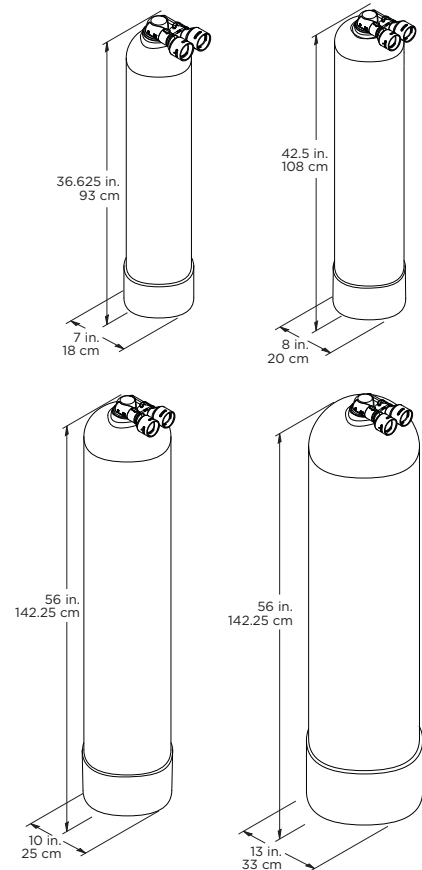

1. **1. Customize Your System.** Choose from a variety of dechlorination and softening components to create a whole-home system that's right for your water conditions.
2. **2. Flexible System.** Dechlorinator can be installed alone for dechlorination only, or with a Kinetico Water Softening System. Offers a continuous supply of dechlorinated, soft water. Enables system to regenerate with dechlorinated, soft water.
3. **3. Non-Electric Operation.** Reliable. No timers or computers to set, adjust, repair or replace.
4. **4. Efficient Chlorine Reduction.** For use on any water supply where dechlorination is desired. Activated carbon adsorbs objectionable tastes and odors from chlorinated water. Reduces drying of hair and skin from chlorine. Reduces deterioration of rubber seals in fixtures and appliances.
5. **5. Continuous Conditioned Water.** Assures consistent and continuous chlorine-free water. Protects skin and hair, clothing, plumbing and appliances.
6. **6. Efficient Use of Water.** No water consumption to dechlorinate.
7. **7. Corrosion-Resistant Valve and Tanks.** Long Lasting. Can endure harsh environments.
8. **8. Automatic Operation.** Just replace the activated carbon when capacity is reached, typically three to five years for a water supply with average chlorination.
9. **9. Outstanding Warranty.** Dependability, peace of mind.

Kinetico Model 1060 Dechlorinator Combination
(additional configurations available)